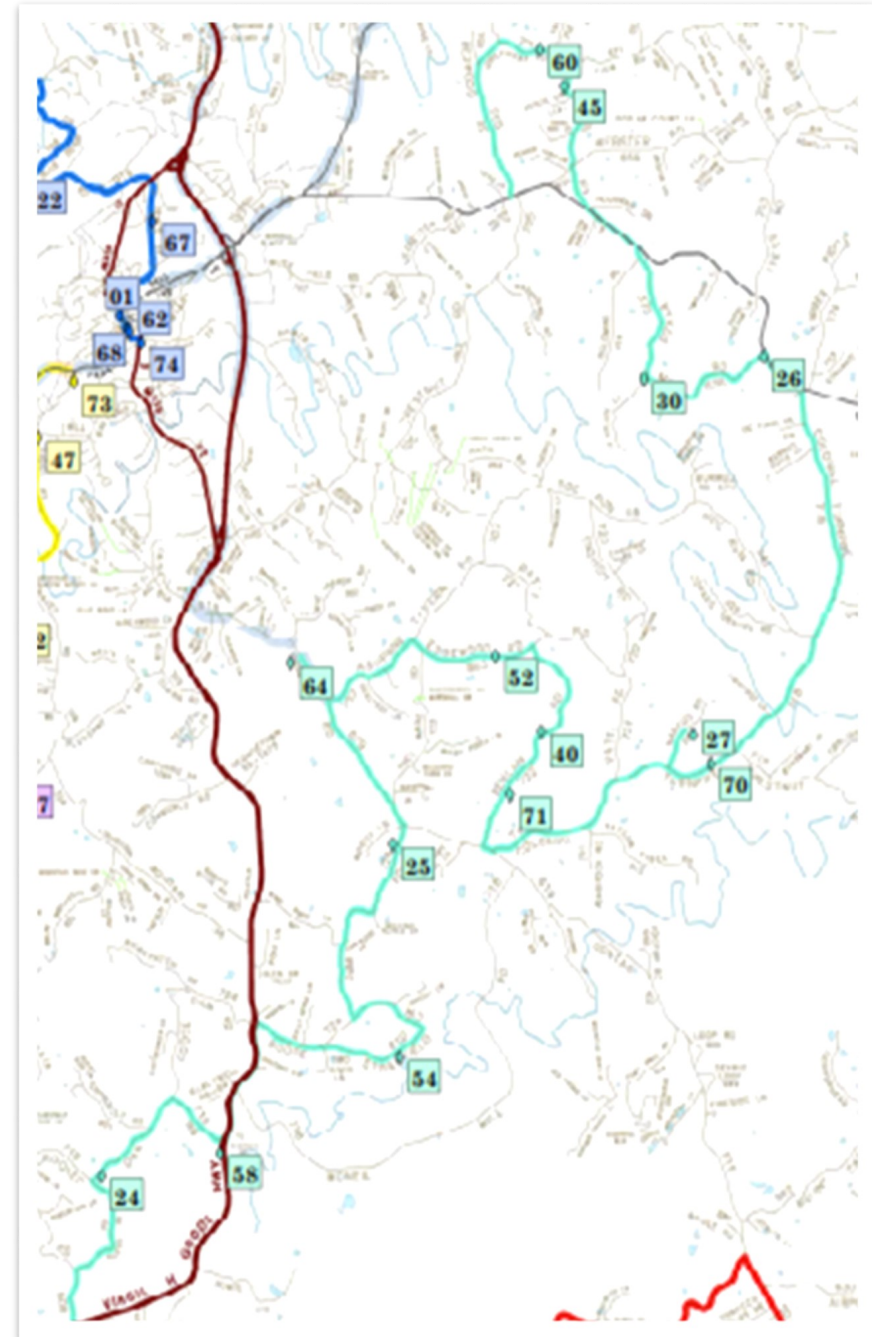

Sydnorsville-Sontag-Glade Hill Route

Sydnorsville-Sontag-Glade Hill Route			Address	
24	Heritage Blazing Star	718	824 Crooked Oak Rd.	Rocky Mount, VA
58	Carpenter Square	718	~ 2391 Crooked Oak Rd.	Rocky Mount, VA
58	Welcome Home	718	~ 2391 Crooked Oak Rd.	Rocky Mount, VA
54	Melody	810	850 Strawfield Circle	Rocky Mount, VA
25	Starburst	724	5303 Goose Dam Rd.	Rocky Mount, VA
64	Bonneywood Crossroads	619	1316 Sontag Rd.	Rocky Mount, VA
52	Carpenter's Square	803	925 Edgewood Rd.	Rocky Mount, VA
52	Tulips	803	925 Edgewood Rd.	Rocky Mount, VA
40	Heritage Heart	722	1425 Beulah Rd.	Rocky Mount, VA
71	Tobacco Basket	722	634 Beulah Rd.	Rocky Mount, VA
27	9-Pattern	823	452 Marcus Rd.	Rocky Mount, VA
70	Mountain Laurel	718	2601 Colonial Turnpike	Rocky Mount, VA
26	Virginia Rose	876	~ 2900 Bryds Mill Rd.	Rocky Mount, VA
30	Star Burst with Tulips	876	1454 Byrds Mill Rd.	Glade Hill, VA
45	Amish Star	671	1379 Golden View Rd.	Glade Hill, VA
60	International Harvester	704	785 Greenway Rd.	Glade Hill, VA

The Franklin County Barn Quilt Trail in Virginia is a project of the Franklin County office of Virginia Cooperative Extension and the Barn Quilt Trail Committee. Partners include West Piedmont Planning District Commission; and the Franklin County offices of Tourism and Parks & Recreation. For other route/loop pages visit: <https://www.playfranklincounty.com/fcbarn-quilt-trail>.