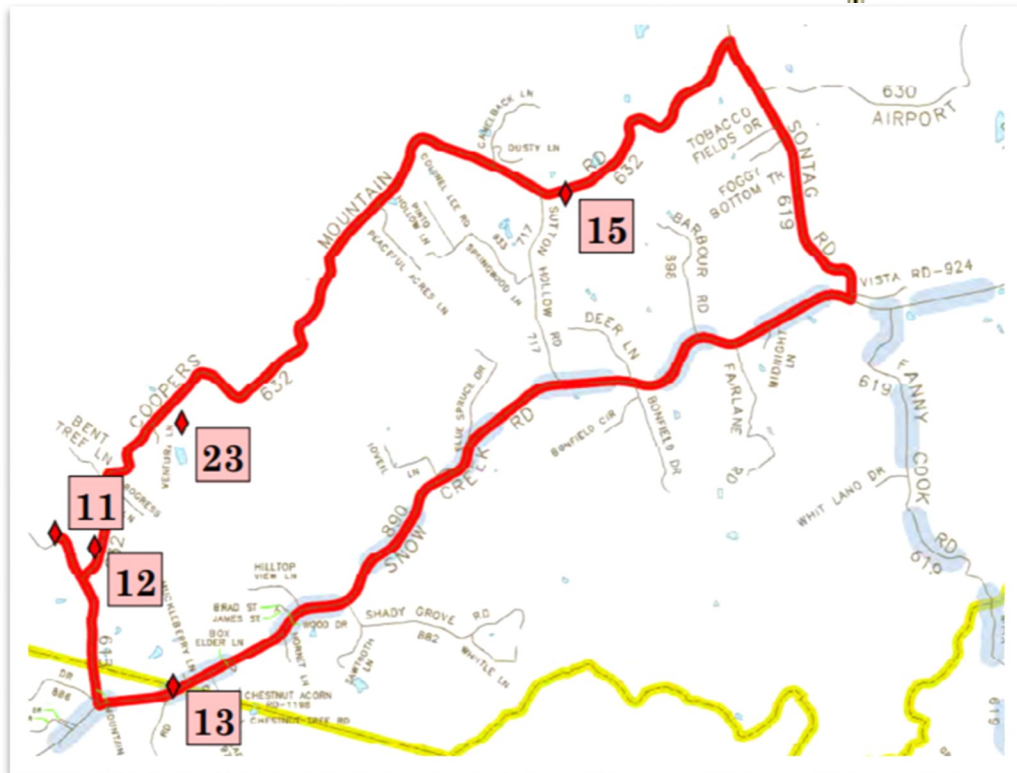

Snow Creek Loop

Snow Creek Loop		Route	Address	
13	Carpenter's Wheel	108	5929 Figsboro Rd.	Martinsville, VA
13	Tobacco Leaf	108	5929 Figsboro Rd.	Martinsville, VA
11	Navigator Star	618	1076 Muddy Fork Rd.	Bassett, VA
11	Farmer's Daughter	618	1076 Muddy Fork Rd.	Bassett, VA
12	Welcome Home	632	195 Coopers Mountain Rd.	Martinsville, VA
23	Virginia Rose - Authentic	632	1334 Coopers Mountain Rd.	Martinsville, VA
15	Tobacco Basket	632	4934 Coopers Mountain Rd.	Martinsville, VA

The Franklin County Barn Quilt Trail in Virginia is a project of the Franklin County office of Virginia Cooperative Extension and the Barn Quilt Trail Committee. Partners include West Piedmont Planning District Commission; and Franklin County offices of Tourism and Parks & Recreation.