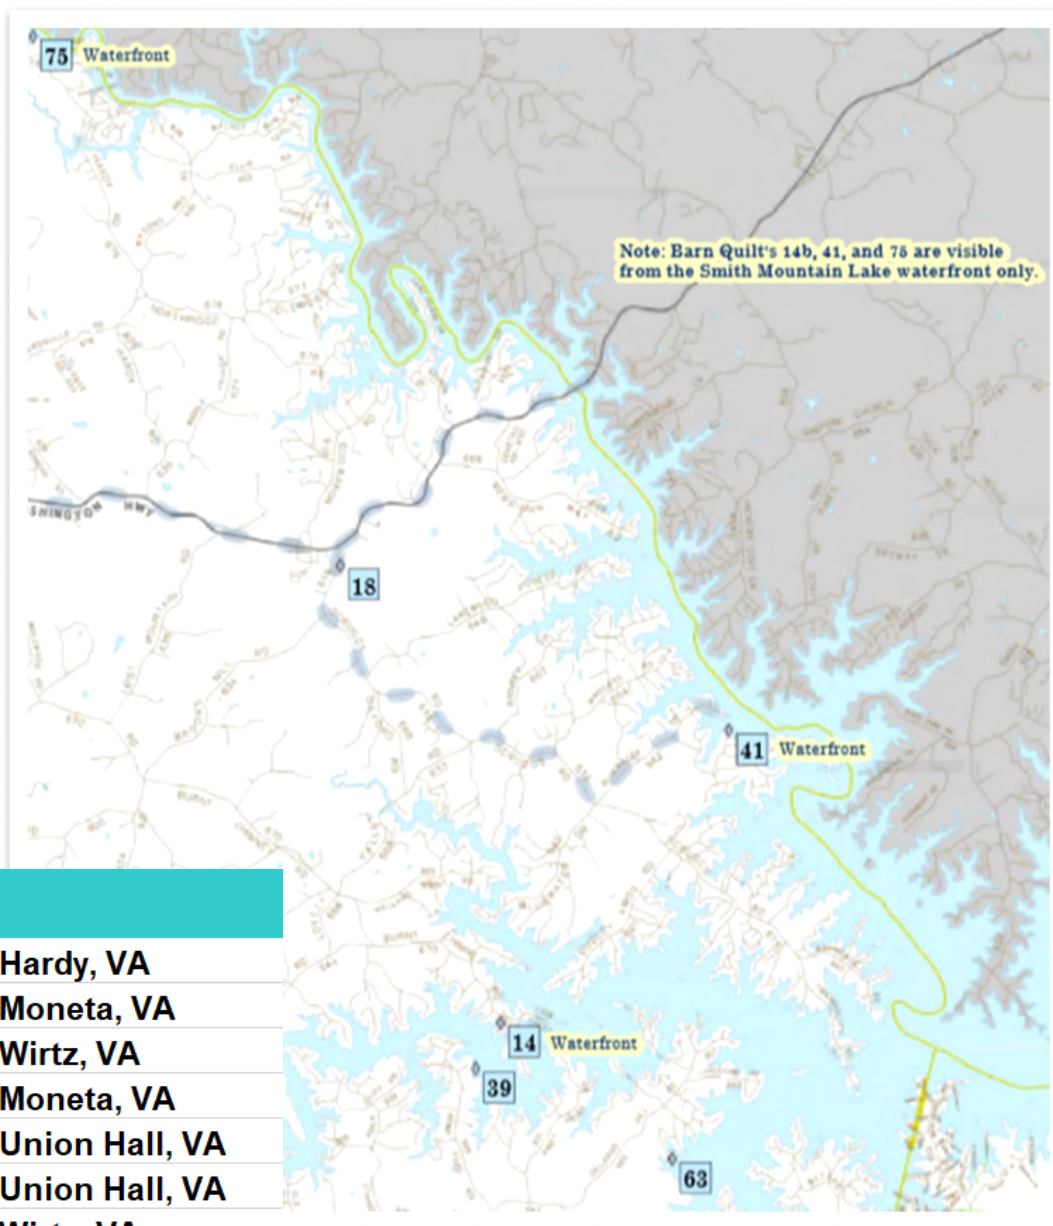

Smith Mountain Lake

Smith Mountain Lake - Individual Squares

75	Pride of Italy	water	5824 Hardy Rd.	Hardy, VA
41	Churn Dash on Point	water	494 Channel View Dr.	Moneta, VA
14	Pinwheel	water	120 Drue Road	Wirtz, VA
18	Lady of the Lake	616	213 Scruggs Rd.	Moneta, VA
39	Pagans Point	945	3140 Kemp Ford Rd.	Union Hall, VA
63	Four Sailboats	1104	621 Montevista Rd.	Union Hall, VA
14	Bear Claw	1309	120 Drue Rd.	Wirtz, VA

The Franklin County Barn Quilt Trail in Virginia is a project of the Franklin County office of Virginia Cooperative Extension and the Barn Quilt Trail Committee. Partners include West Piedmont Planning District Commission; and the Franklin County offices of Tourism and Parks & Recreation. For other route / loop pages visit: <https://www.playfranklincounty.com/fcbarn-quilt-trail>