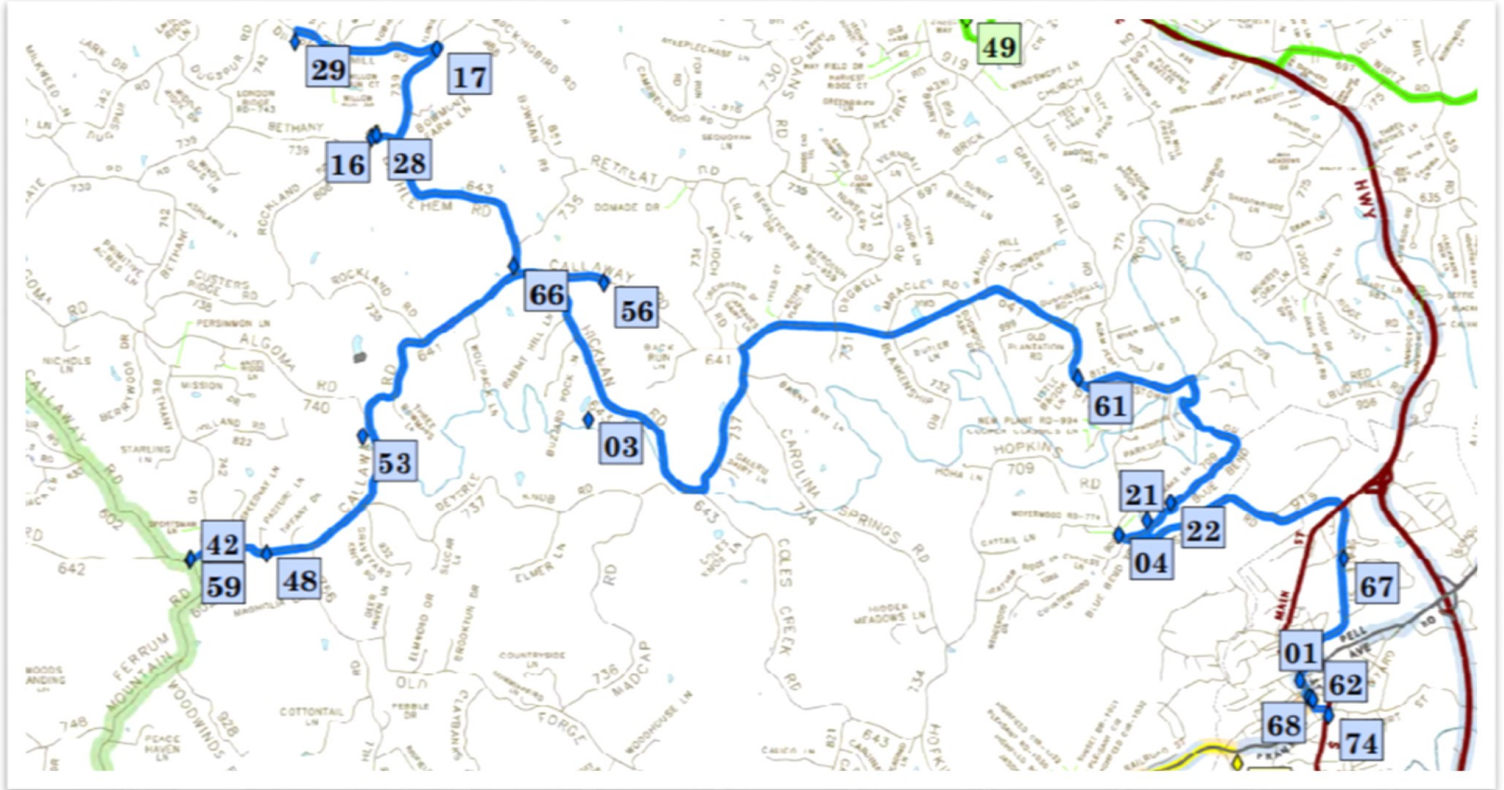

# Rocky Mount-Callaway Route

The Franklin County Barn Quilt Trail in Virginia is a project of the Franklin County office of Virginia Cooperative Extension and the Barn Quilt Trail Committee. Partners include West Piedmont Planning District Commission; and Franklin County offices of Tourism and Parks & Recreation.