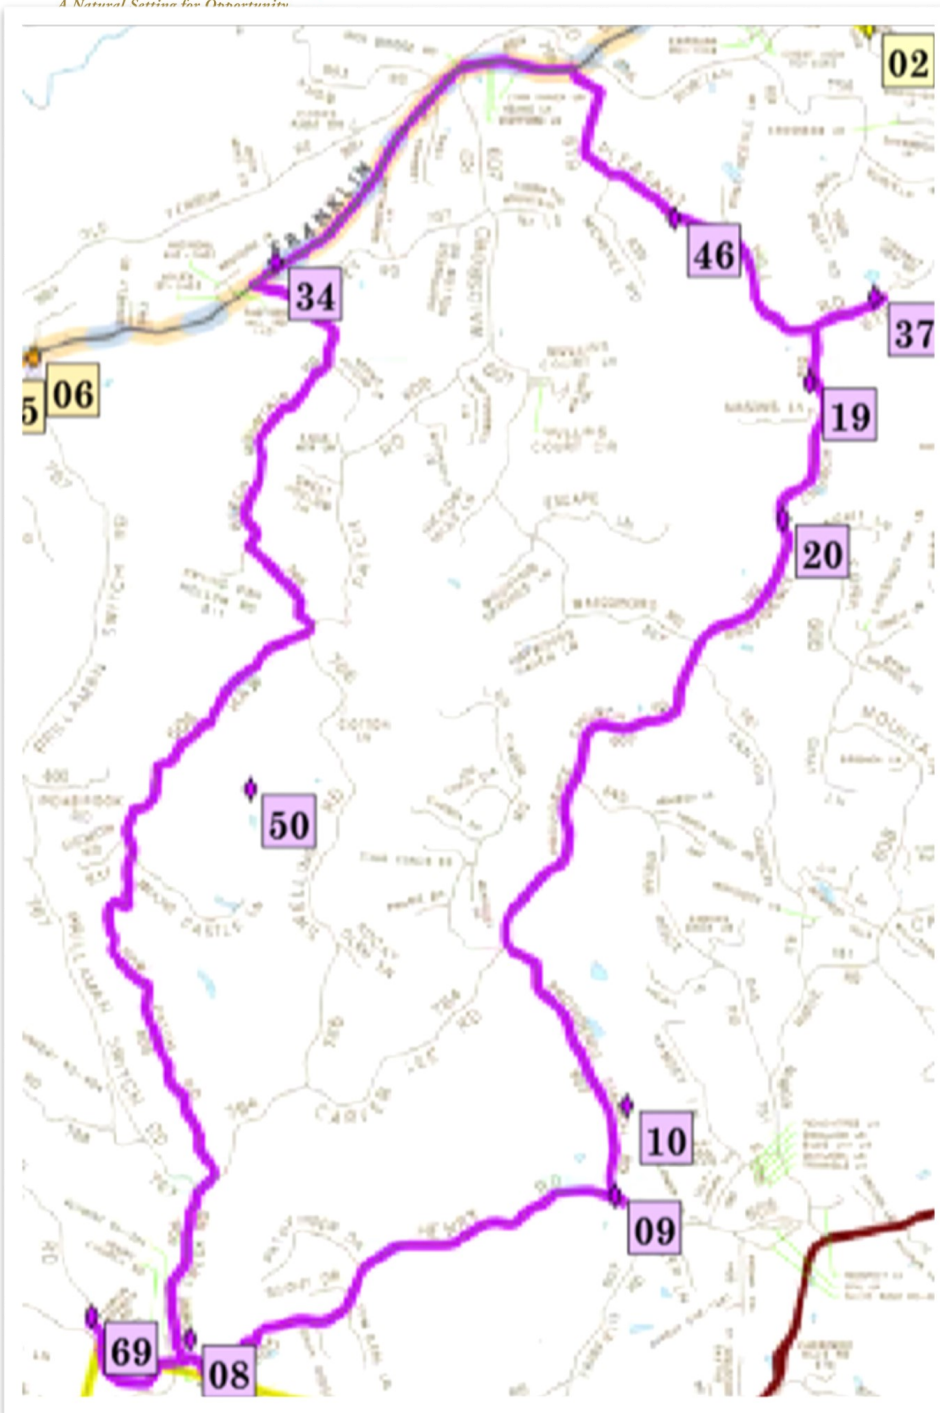

# Henry Loop

Henry Loop				
9	Old School House	605	11411 Henry Rd.	Henry, VA
10	Buffalo Ridge	607	648 Providence Church Rd.	Henry, VA
10	Ohio Star	607	648 Providence Church Rd.	Henry, VA
20	Red Rooster	762	5538 Providence Church Rd.	Ferrum, VA
20	Abstract Flag	762	5538 Providence Church Rd.	Ferrum, VA
19	Eventide	762	6525 Providence Church Rd.	Ferrum, VA
37	Martha Washington Wreath	619	3119 Pleasant Hill Rd.	Rocky Mount, VA
46	Oh Happy Day	619	1341 Pleasant Hill Rd.	Ferrum, VA
34	Star Quilt	40	7650 Franklin St.	Ferrum, VA
50	Lyre Wreath in Bloom	606	3646 Haw Patch Rd.	Ferrum, VA
69	Tatum Square	770	2199 Old Henry Rd.	Henry, VA
8	Carpenter's Wheel	606	76 Towne Creek Rd.	Henry, VA

The Franklin County Barn Quilt Trail in Virginia is a project of the Franklin County office of Virginia Cooperative Extension and the Barn Quilt Trail Committee. Partners include West Piedmont Planning District Commission; and the Franklin County offices of Tourism and Parks & Recreation. For other route / loop pages visit: <https://www.playfranklincounty.com/fcbarn-quilt-trail>